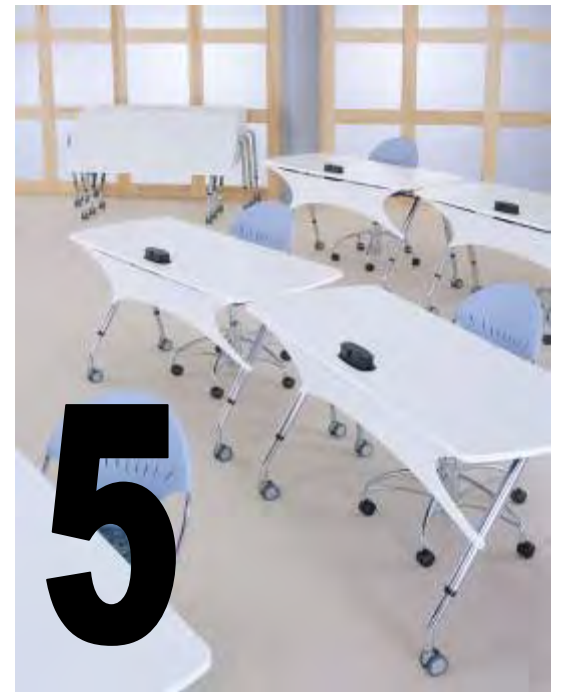

# 4

(B)

1

2

3

Vision II Corolla  
Kit shown with  
3 Zig-Zag Shelves  
and 2 adjustable  
Flat Shelves

Listening station  
sold on p. 862

4